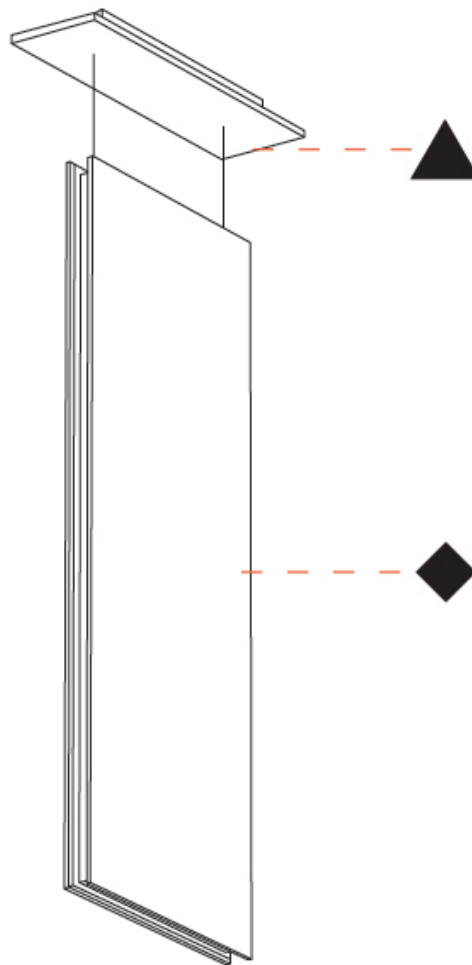

A300675-

PROJECT _____

TYPE _____

SPECIFIER _____

QUANTITY _____

DATE _____

A